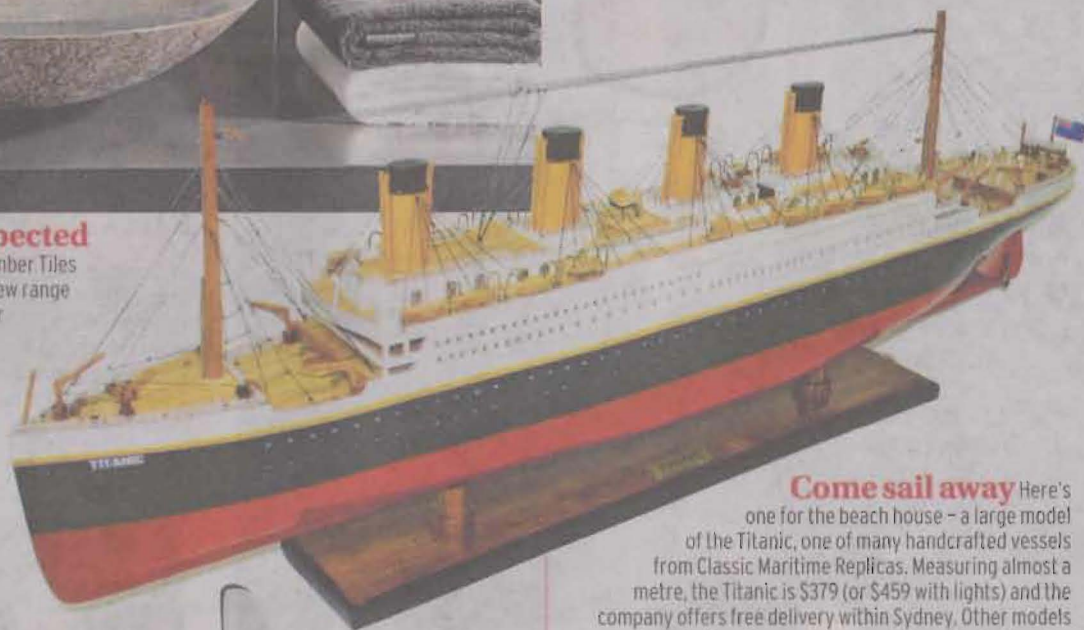

**Tiles of the unexpected**

The wallpaper look is in and Amber Tiles is on the case with this glam new range featuring mosaics and floral or graphic patterns. Use them in the kitchen or bathroom, either to cover a whole wall or as a feature. The Megalos series of wallpaper-style tiles is priced from \$7.30 each. For your nearest store see [ambertiles.com.au](http://ambertiles.com.au).

**Come sail away** Here's one for the beach house - a large model of the Titanic, one of many handcrafted vessels from Classic Maritime Replicas. Measuring almost a metre, the Titanic is \$379 (or \$459 with lights) and the company offers free delivery within Sydney. Other models include classic powerboats, yachts and tall ships. See [classicmaritimereplicas.com.au](http://classicmaritimereplicas.com.au) or phone 1800 300 062.