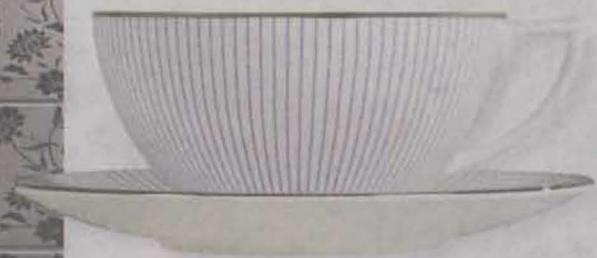

Harriet Upjohn  
**HOME Style**

[hupjohn@fairfaxmedia.com.au](mailto:hupjohn@fairfaxmedia.com.au)

**Business class** From sumptuous florals to understated elegance, Jasper Conran's designs for Wedgwood embrace a wide range of styles and tastes. This Pinstripe teacup and saucer is one of his newest additions, \$114 from David Jones. Phone 133 357.

**Tiles of the unexpected**

The wallpaper look is in and Amber Tiles is on the case with this glam new range featuring mosaics and floral or graphic patterns. Use them in the kitchen or bathroom, either to cover a whole wall or as a feature. The Megalos series of wallpaper-style tiles is priced from \$7.30 each. For your nearest store see [ambertiles.com.au](http://ambertiles.com.au).

**Come sail away** Here's one for the beach house - a large model of the Titanic, one of many handcrafted vessels from Classic Maritime Replicas. Measuring almost a metre, the Titanic is \$379 (or \$459 with lights) and the company offers free delivery within Sydney. Other models include classic powerboats, yachts and tall ships. See [classicmaritimereplicas.com.au](http://classicmaritimereplicas.com.au) or phone 1800 300 062.